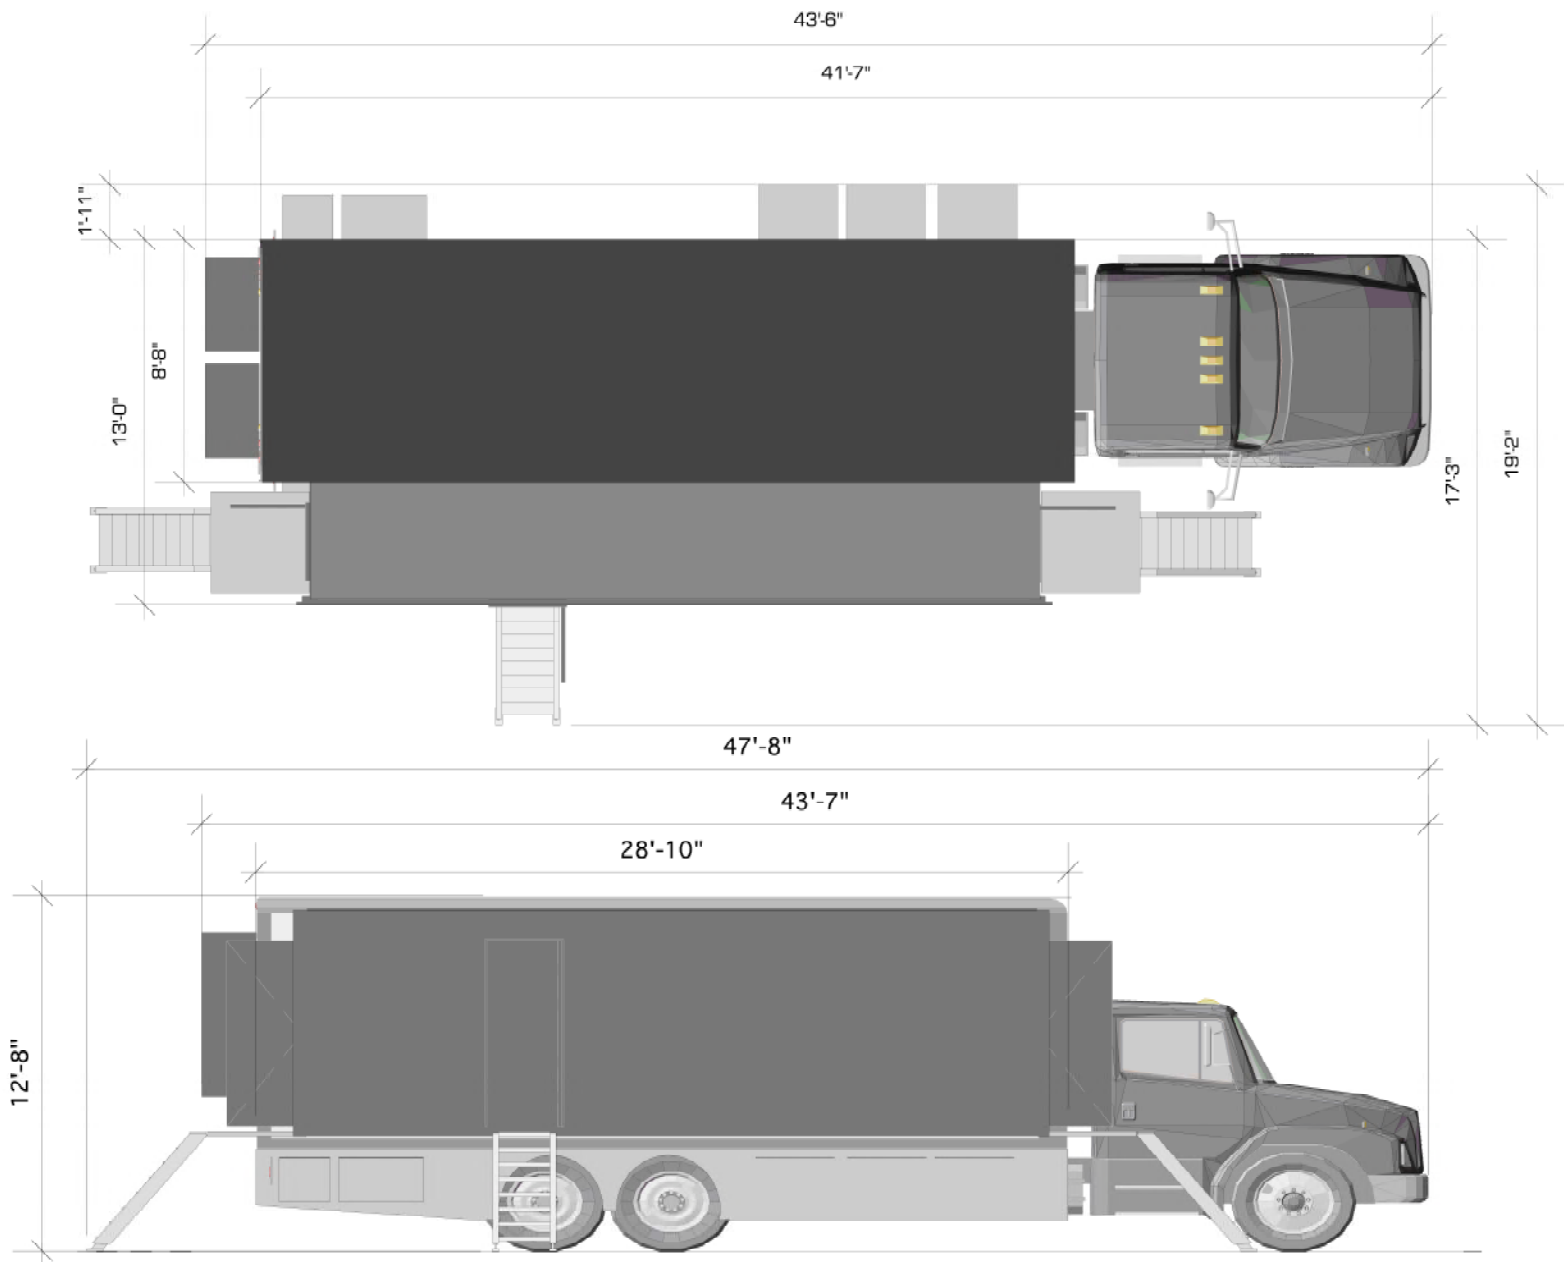

1 HD-12 TNDV ASPIRATION 3D 2020
Scale: 1:25

LMG
515 Brick Church Park Drive
Nashville TN 37207

40' EXPANDO

HD-12 TNDV ASPIRATION

FILE: HD-12 TNDV ASPIRATION.3D.2020.dwg
PRODUCTION DRAWINGS BY: Joseph Frazier

SHEET INFO:
DIMENSION SET
TOP AND SIDE

NOTES:

UPDATED:
Date: 3/30/20
Time: 10:53:16 AM

Ver.001