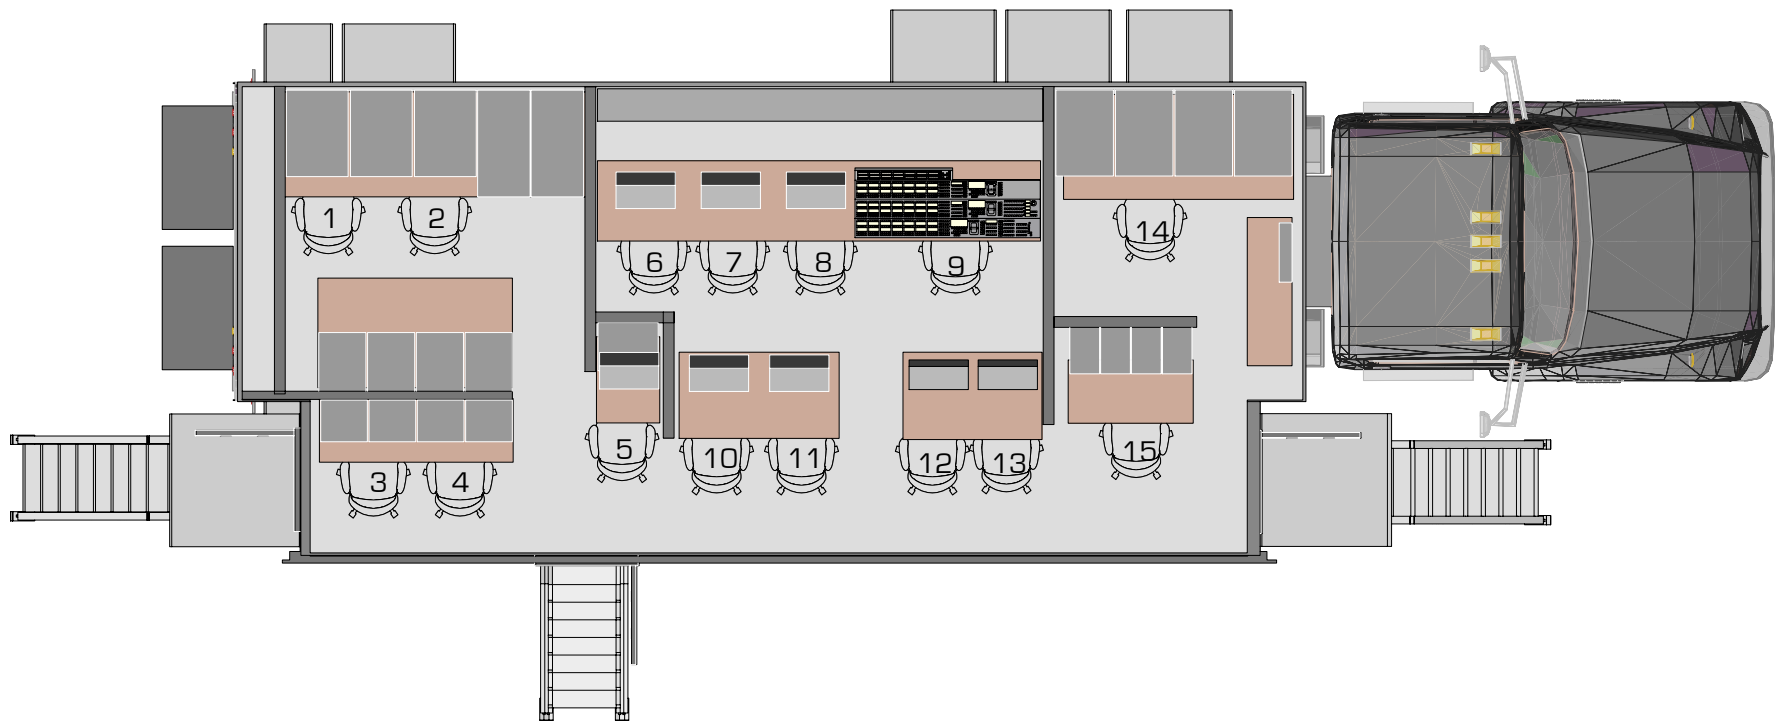

PRODUCTION SEATING ASSIGNMENTS

1
2
3
4
5
6
7
8
9

10
11
12
13
14
15

② HD-12 TNDV ASPIRATION 3D 2020
Scale: 1:19

LMG
515 Brick Church Park Drive
Nashville TN 37207

40' EXPANDO

HD-12 TNDV ASPIRATION

FILE: HD-12 TNDV ASPIRATION.3D2020.vwk
PRODUCTION DRAWINGS BY: Joseph Foster

SHEET INFO:
FLOOR PLAN

NOTES:

UPDATED:
Date: 4/29/20
Time: 8:36:37 AM
Ver.001