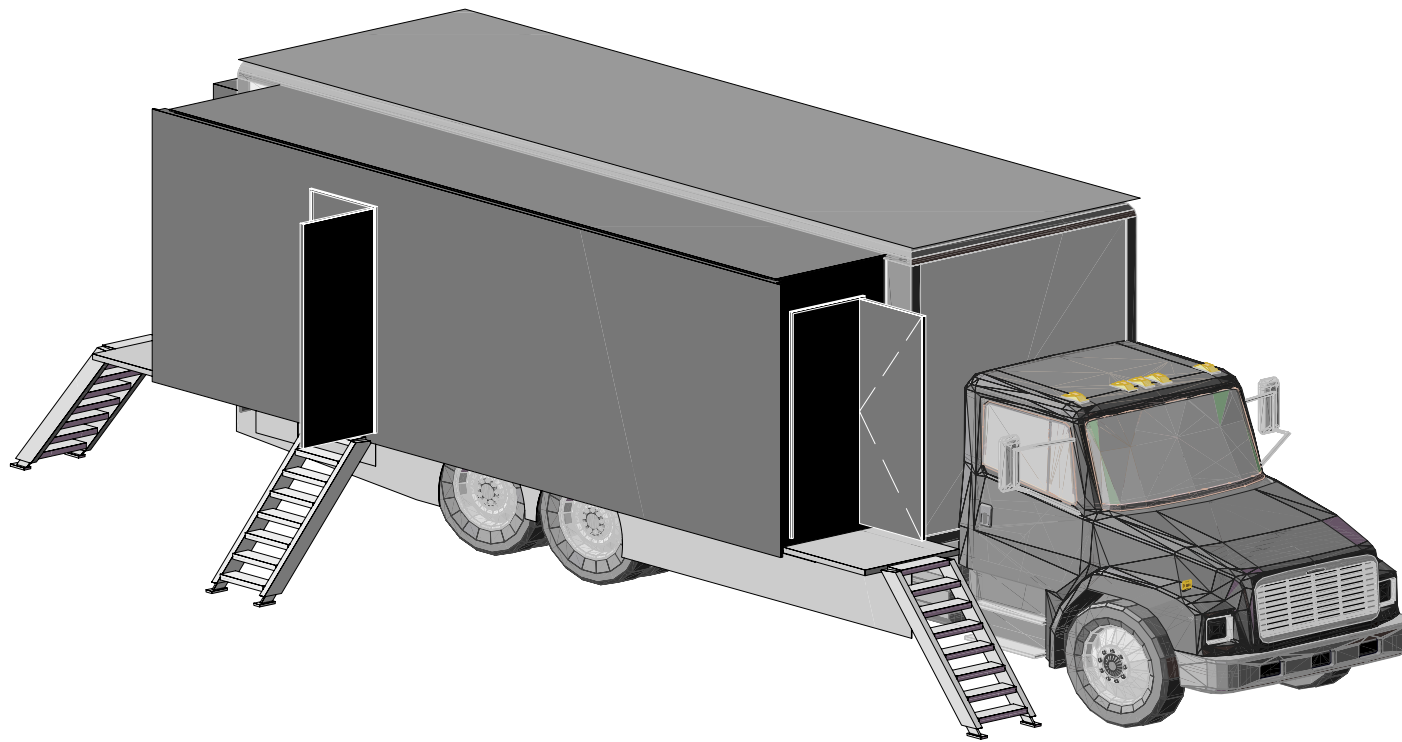

4 HD-12 TNDV ASPIRATION 3D 2020
Scale: 1:20

LMG
515 Brick Church Park Drive
Nashville TN 37207

40' EXPANDO

HD-12 TNDV ASPIRATION

FILE: HD-12 TNDV ASPIRATION 3D 2020.vwk
PRODUCTION DRAWINGS BY: Joseph Foster

SHEET INFO:
ISOMETRIC VIEW

NOTES:

UPDATED:
Date: 3/30/20
Time: 10:53:32 AM
Ver.001