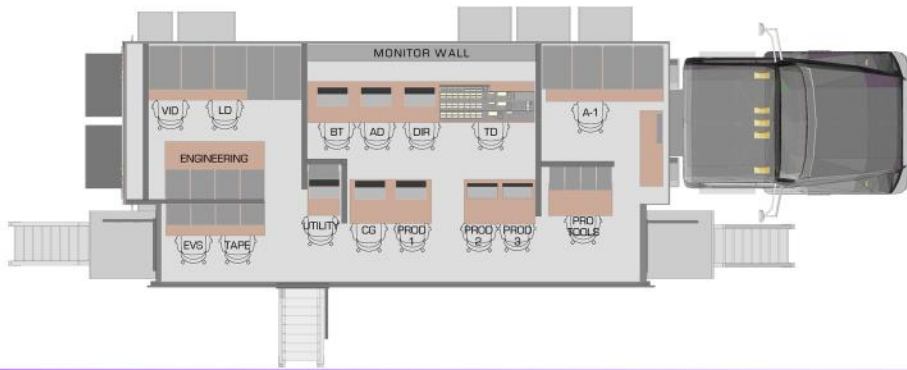

Power Requirements

3 Phase, 200 Amps, 208 Volts
 3 Hot Legs, 1 Ground, (No neutral required)
 150' feeder cable with camlock connectors

Truck Dimensions

GVW – 47,000 Lbs
 Dimensions – 48ft L, 13.8ft W, 13.5ft H working footprint