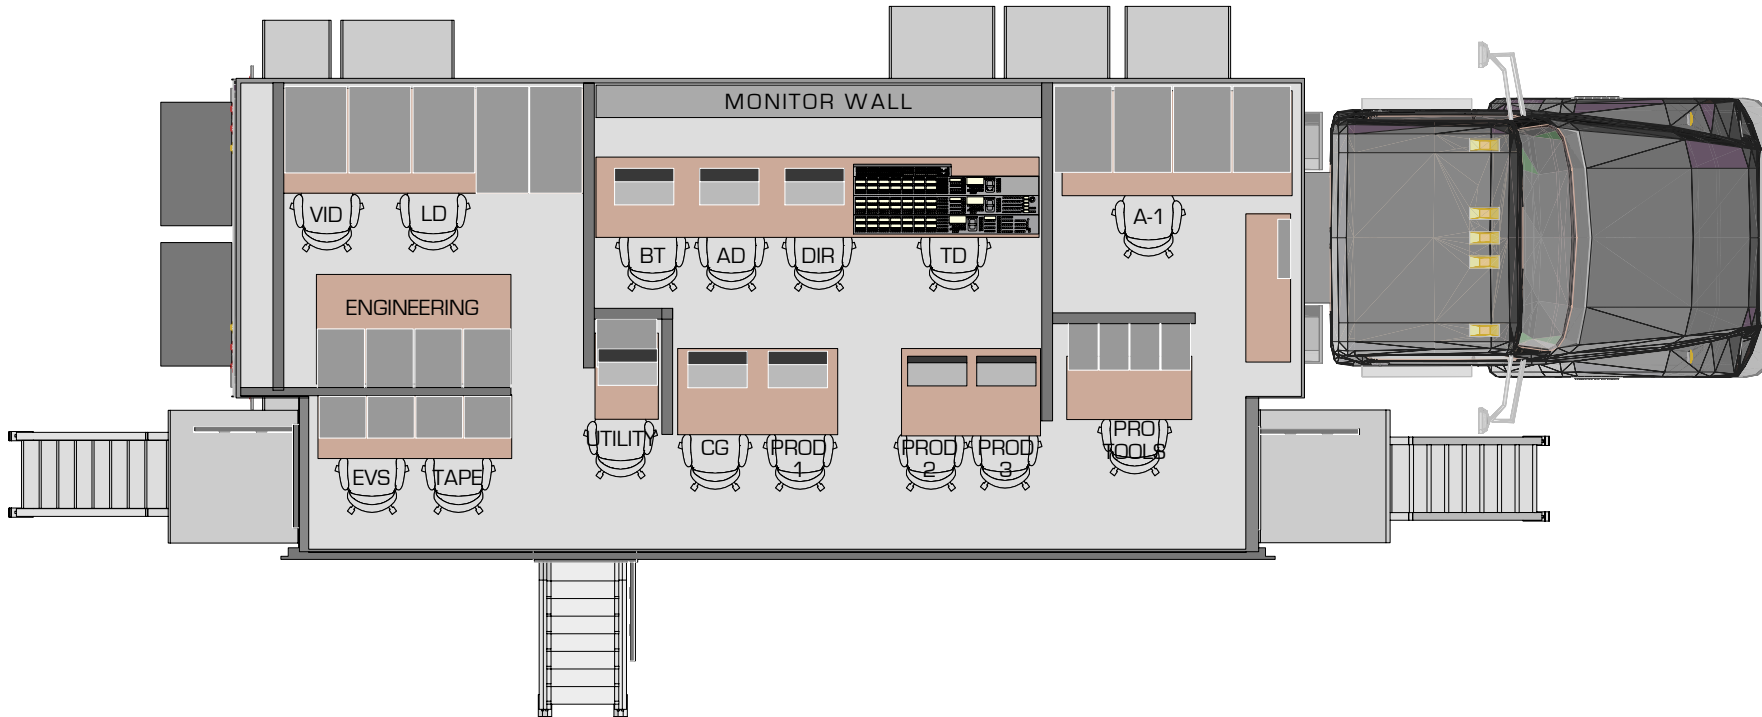

SHEET INFO:
DIMENSION SET
TOP AND SIDE

NOTES:

UPDATED:
Date: 3/30/20
Time: 10:53:16 AM

Ver.001

#	LOCATION	NAME:
1	SHADER	
2	LIGHTING	
3	EVS	
4	TAPE	
5	UTILITY	
6	BT	
7	AD	
8	DIR	
9	TD	

#	LOCATION	NAME:
10	CG	
11	PROD-1	
12	PROD-2	
13	PROD-3	
14	A-1	
15	PROTOOLS	